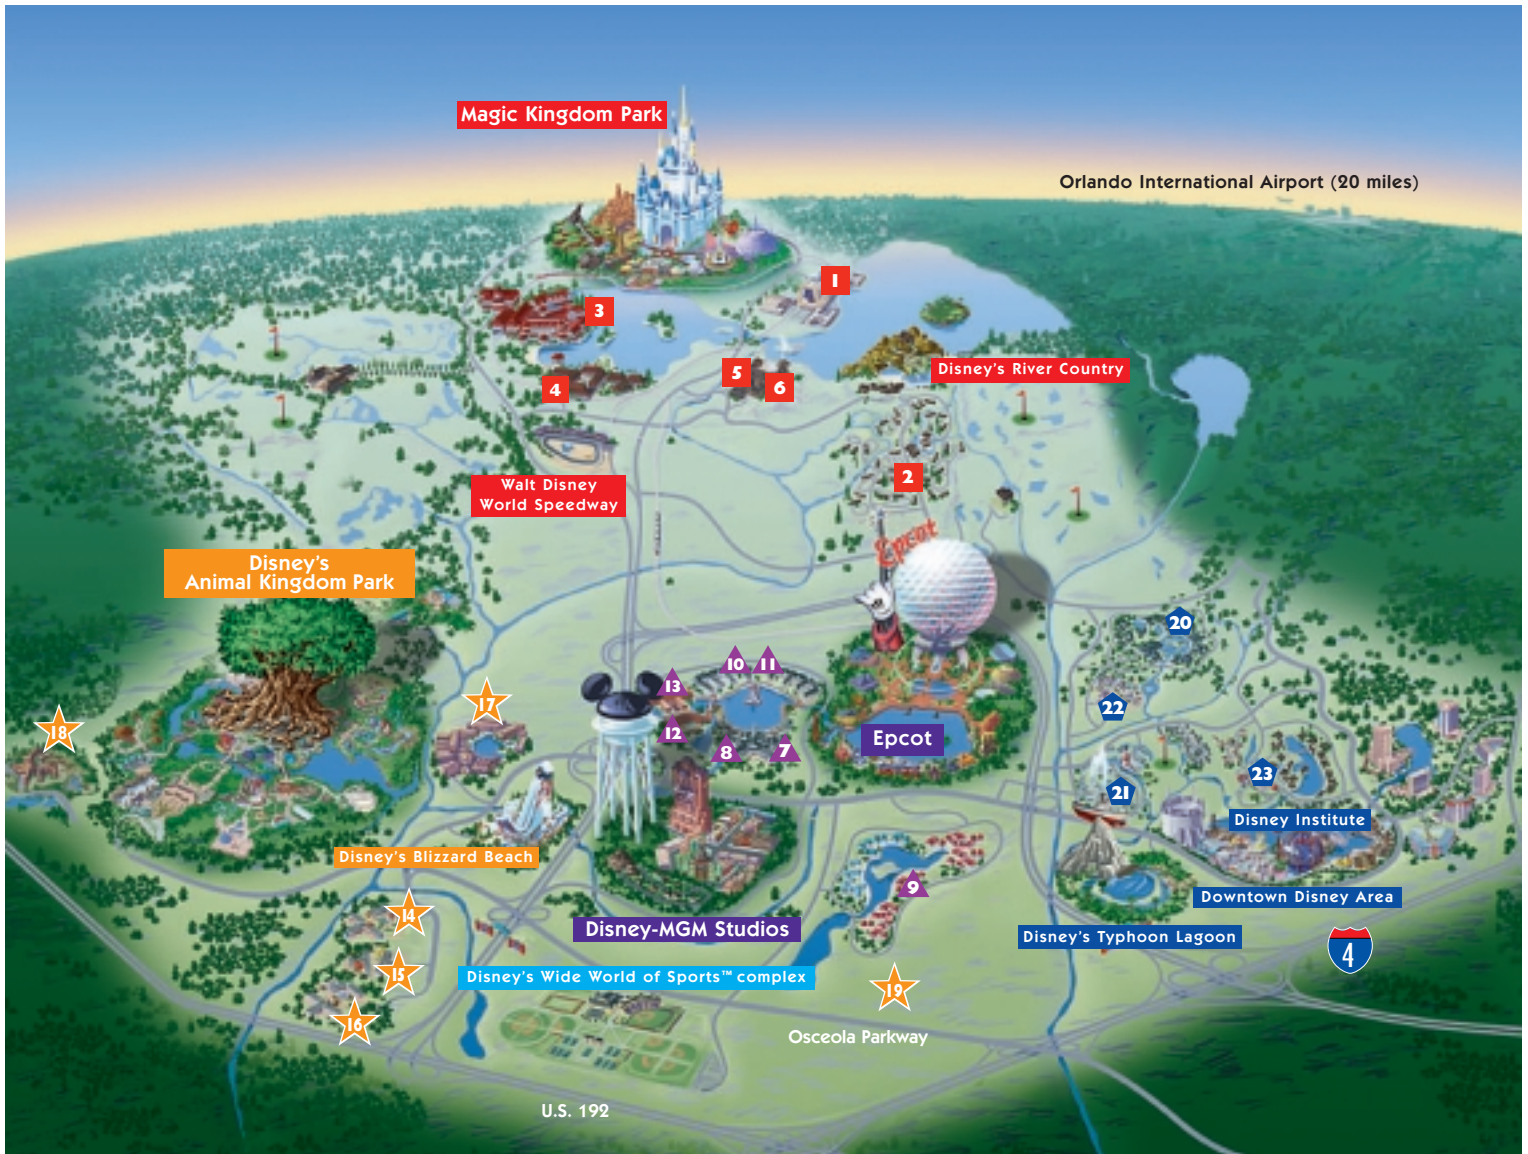

Walt Disney World® Resort

Magic Kingdom® Resort Area

1. Disney's Contemporary Resort
2. Disney's Fort Wilderness Resort & Campground
3. Disney's Grand Floridian Resort & Spa
4. Disney's Polynesian Resort
5. Disney's Wilderness Lodge
6. The Villas at Disney's Wilderness Lodge

Epcot® Resort Area

7. Disney's BoardWalk Inn
8. Disney's BoardWalk Villas
9. Disney's Caribbean Beach Resort
10. Disney's Yacht Club Resort
11. Disney's Beach Club Resort
12. Walt Disney World Swan
13. Walt Disney World Dolphin

Disney's Animal Kingdom® Resort Area

14. Disney's All-Star Sports Resort
15. Disney's All-Star Music Resort
16. Disney's All-Star Movies Resort
17. Disney's Coronado Springs Resort
18. Disney's Animal Kingdom Lodge Opening April 2001
19. Disney's Pop Century Resort Opening December 2001

Downtown Disney® Resort Area

20. Disney's Port Orleans Resort - Riverside
21. Disney's Old Key West Resort
22. Disney's Port Orleans Resort - French Quarter
23. The Villas at the Disney Institute